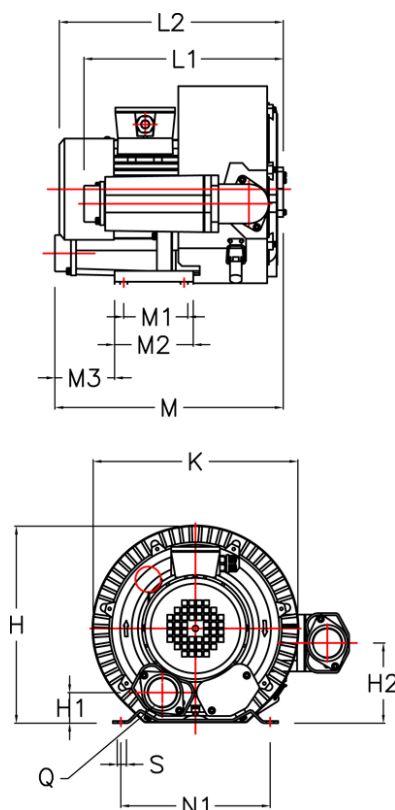

Data Sheet

Article number: 2761433734011

Description: KLEEblower KB4337 3,4/3,7 kW
3x230/400V 50/60Hz double stage

Measures

H = 374	M2	= 155
H1 = 47	M3	= 123
H2 = 140	N1	= 260
K = 369	Noise level dB 50/60Hz	= 74/77
L1 = 365	Q	= 2-PF 2" (NPT 2")
L2 = 458	S	= 4 x Ø14
M = 407		
M1 = 115		